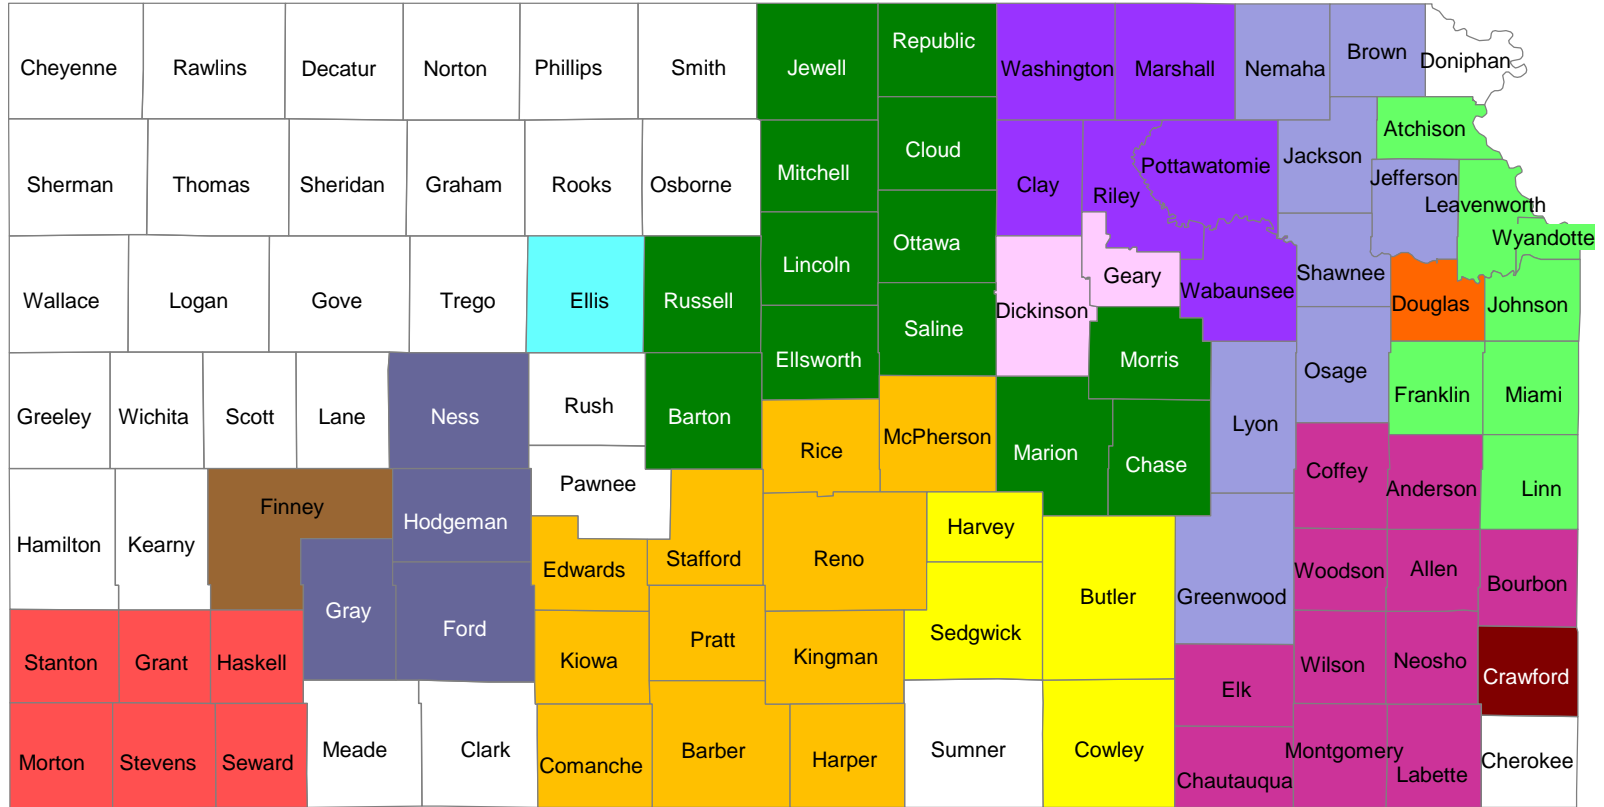

Local Association Jurisdictions

In compliance with the NAR Core Standards

- Sunflower Association of REALTORS®
- REALTORS® of South Central Kansas
- Prairie Land REALTORS®
- Manhattan Area Assoc. of REALTORS®
- Lawrence Board of REALTORS®
- Kansas City Regional Assoc. of REALTORS®
- Southeast Kansas Assoc. of REALTORS®
- Great Plains Association of REALTORS®
- Hays Board of REALTORS®
- Junction City Board of REALTORS®
- Dodge City Board of REALTORS®
- Pittsburg Board of REALTORS®
- Southwest Kansas Assoc. of REALTORS®
- Garden City Board of REALTORS®