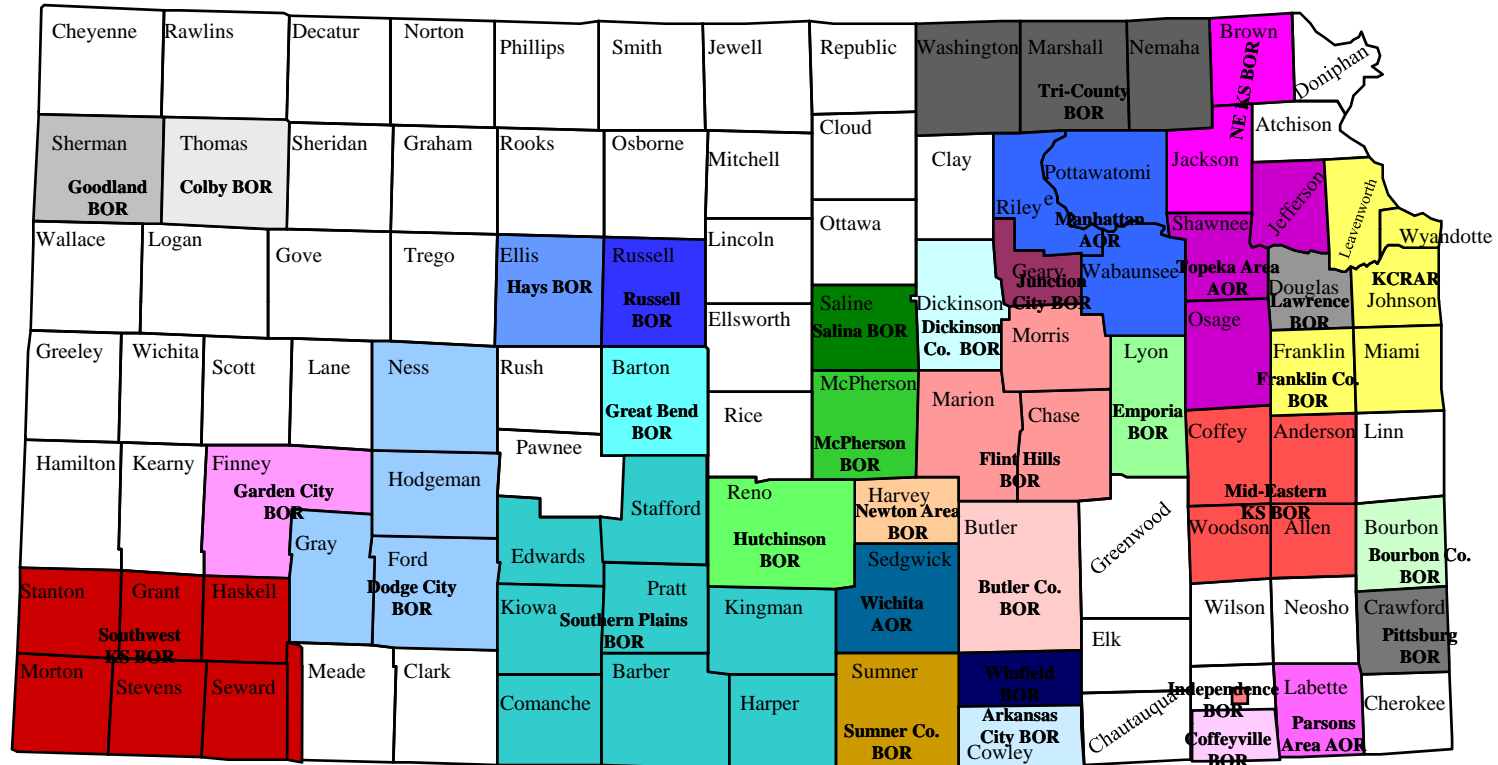

Kansas REALTOR® Local Board Jurisdictions

- | | | | | | | |
|---------------|----------------|----------------|-----------------|--------------|------------------|-----------------|
| Arkansas City | Bourbon County | Butler County | Coffeyville | Colby | Dickinson County | Junction City |
| Dodge City | Emporia | Flint Hills | Franklin County | Garden City | Goodland | Great Bend |
| Hays | Hutchinson | Independence | KC Regional AOR | Parsons | Lawrence | Southern Plains |
| Manhattan | McPherson | Mid-Eastern KS | Newton | Northeast KS | Pittsburg | Wichita |
| Russell | Salina | Southwest KS | Sumner County | Topeka | Tri-County | Winfield |

* No background color denotes Members-At-Large.